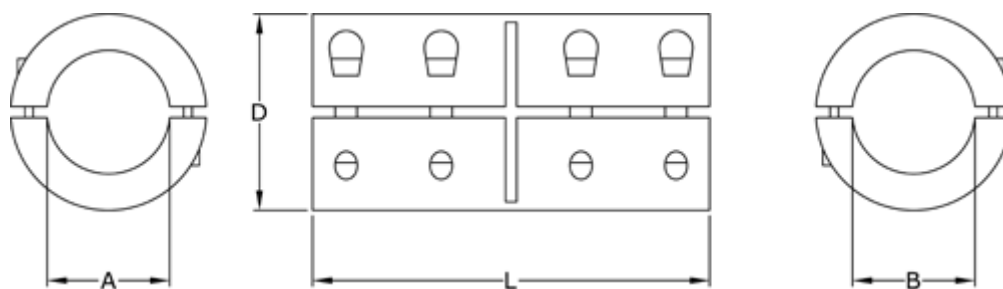

# Data Sheet

Article number: 3323046602008

Description: Rigid coupling size 8 bore 8/8 mm  
Two piece clamp, stainless

## Measures

A = 8  
B = 8  
D = 24  
L = 35  
Screw = M3x10